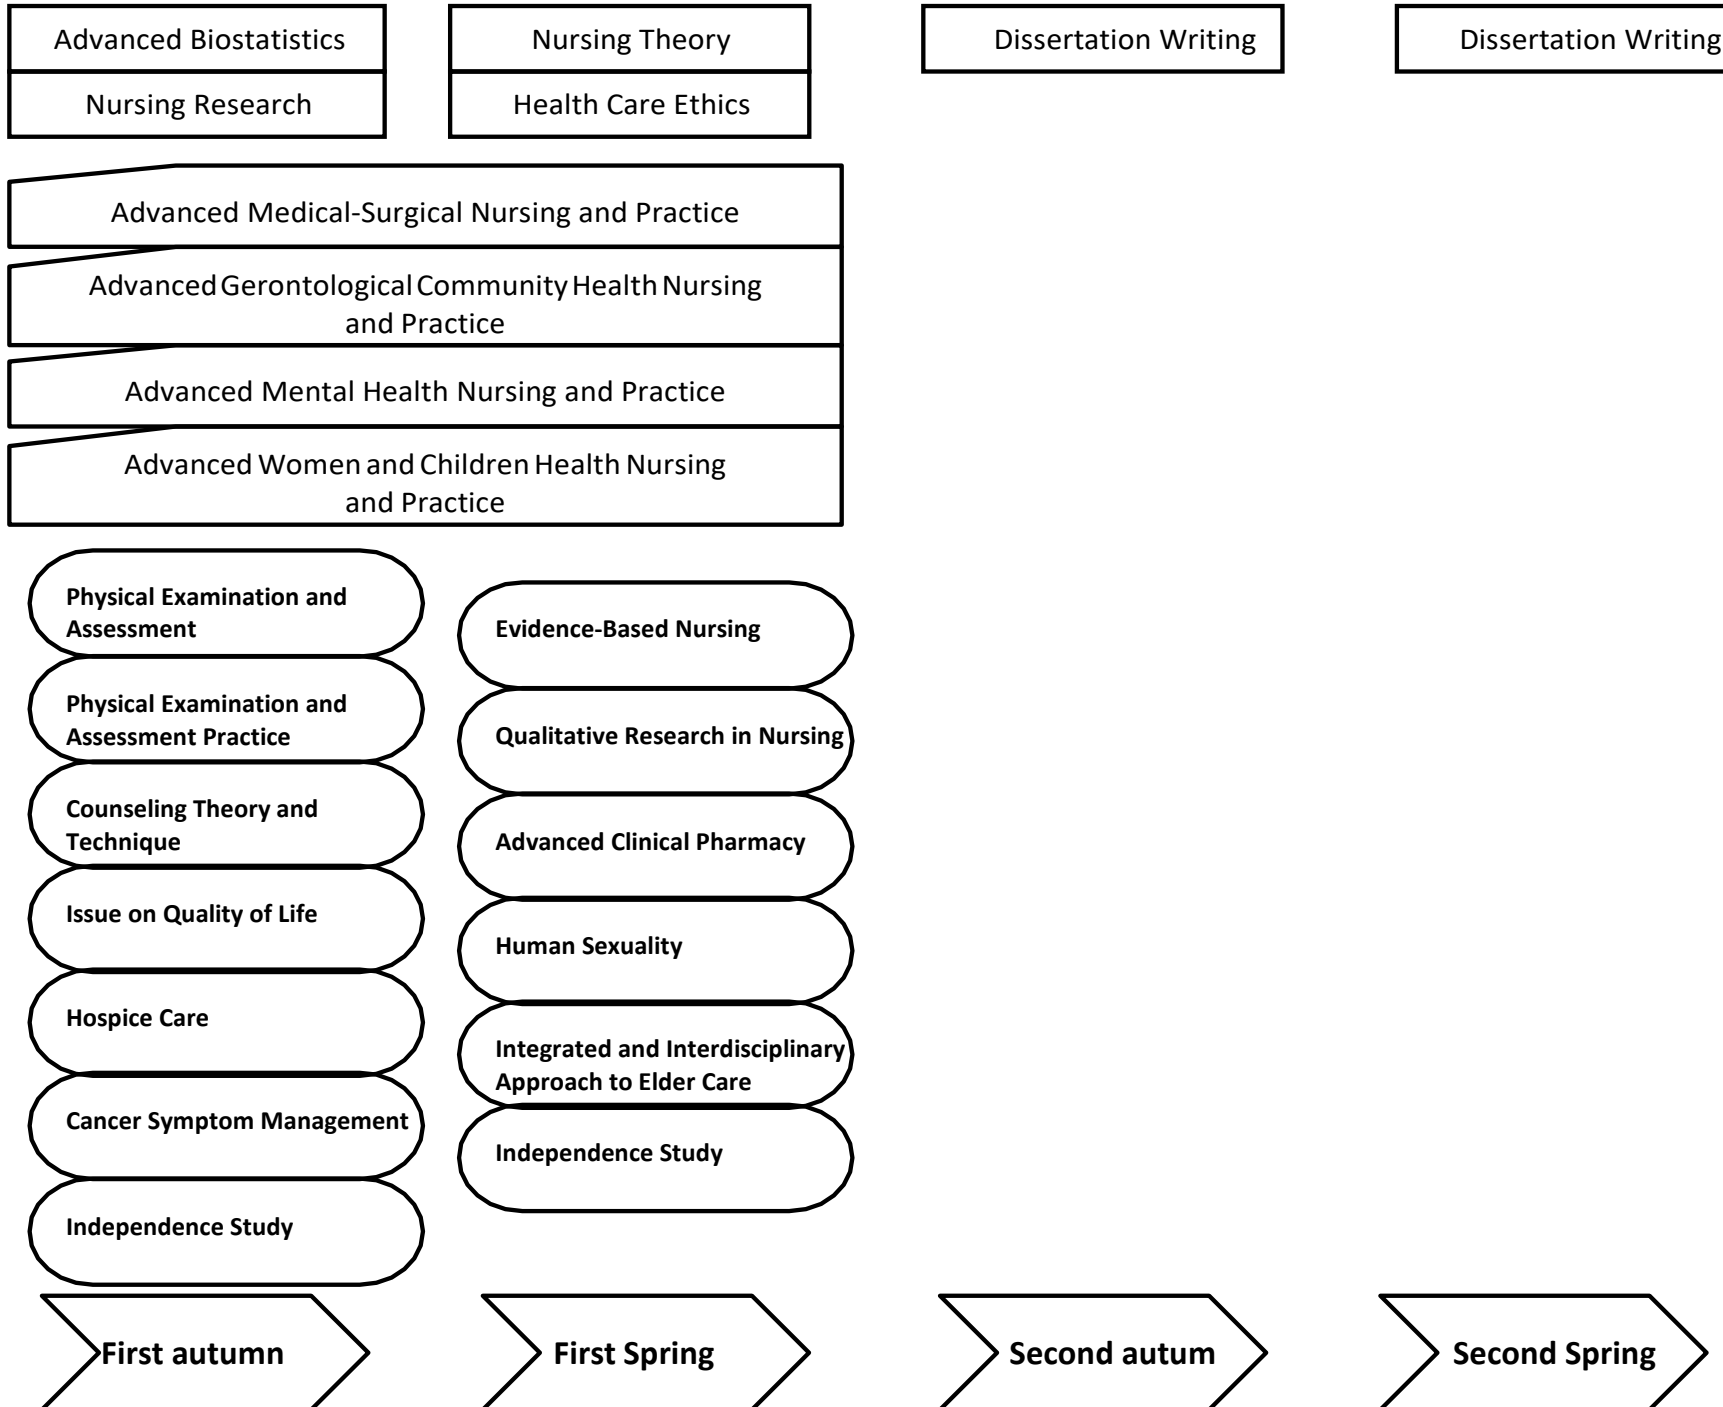

Graduate Institute of Nursing, Chang-Gung University(2020)

Legend: